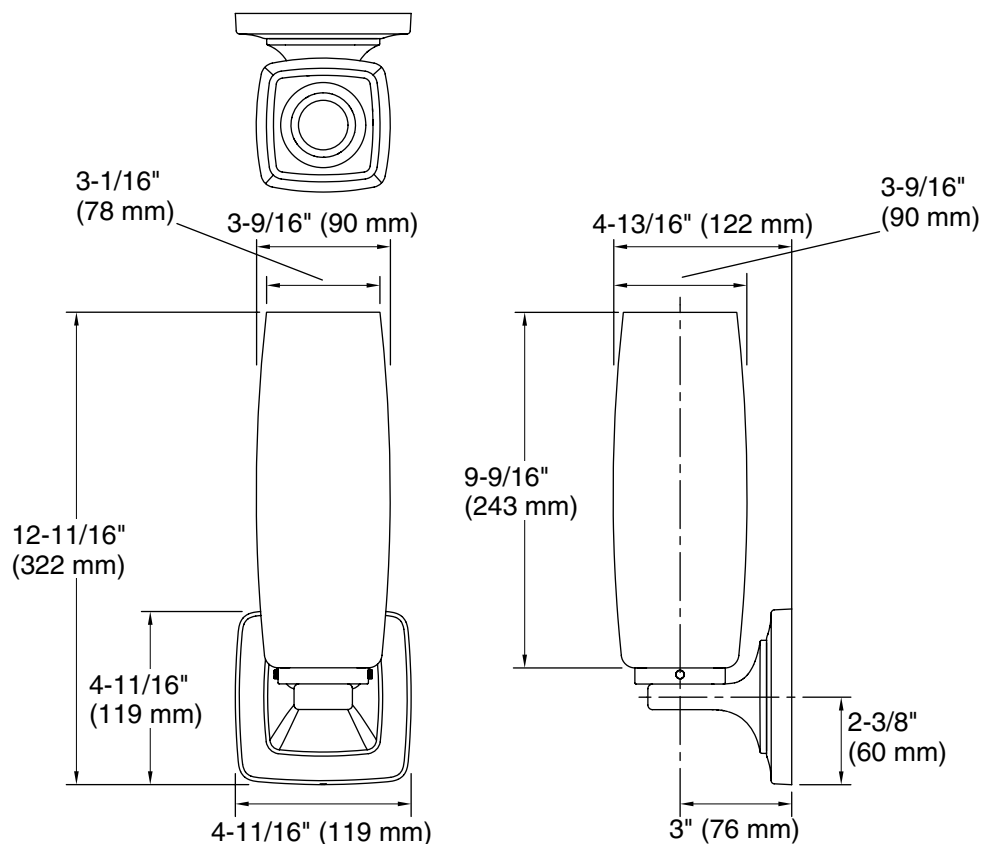

FEATURES

- Solid metal construction for durability and reliability
- Easy installation and bulb maintenance
- Complements the Kallista Transitional Collections

CODES/STANDARDS APPLICABLE

Specified model meets or exceeds the following:

- ANSI/UL 1598
- CAS-C22.2 No. 250.0

P34024

ELECTRICAL NOTES

Use 4" (102 mm) x 2-1/8" (54 mm) rectangular electrical box for installation.
Recommended bulb: T10 (60 Watt Max)

SPECIFIED MODEL

Model	Description	Finishes		
P34024-00	Soft Modern Sconce	<input type="checkbox"/> CP Polished Chrome	<input type="checkbox"/> AD Nickel Silver	<input type="checkbox"/> AF French Gold