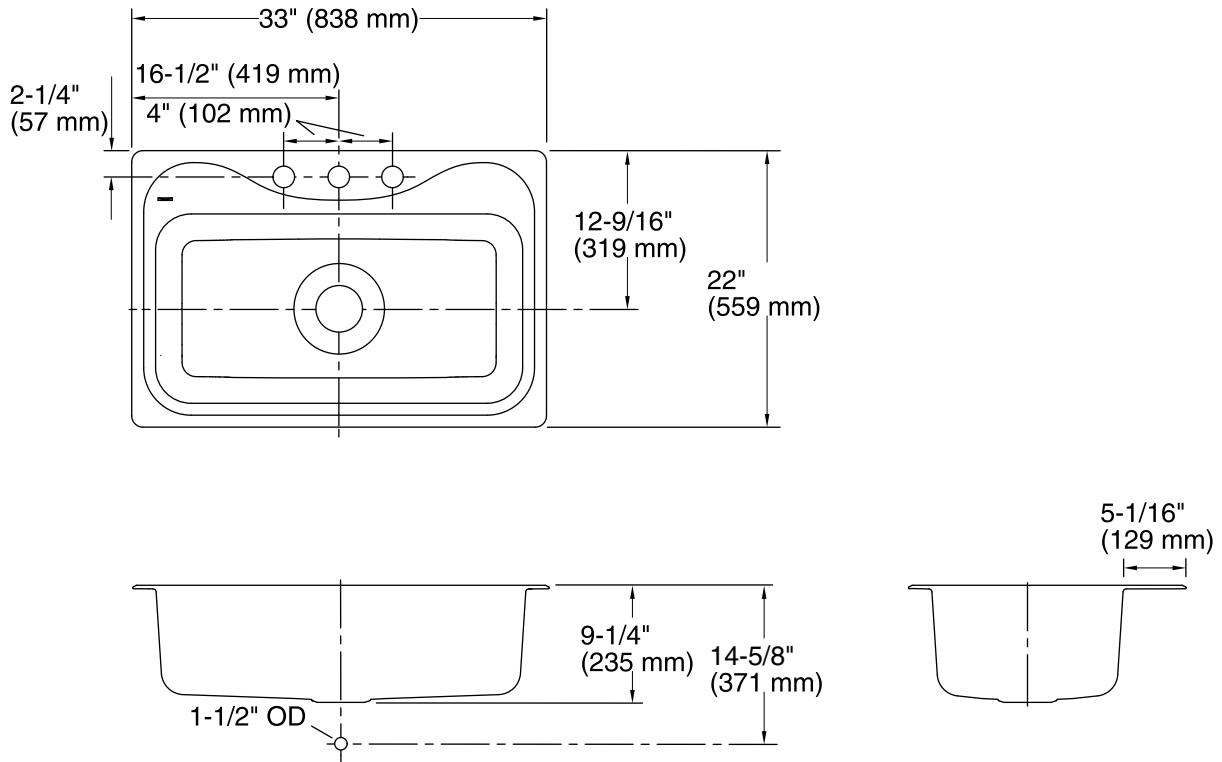

Southaven®

Top-mount Kitchen Sink
37047-3

Features

- Rectangular bowl.
- Three faucet holes.
- Satin deck and luster bowl finishes.
- Includes SilentShield® sound-absorption system.
- 33" (838 mm) x 22" (559 mm) x 9-1/4" (235 mm)

Material

- 18-gauge stainless steel.

Installation

- Top-mount.

Recommended Accessories

7400 Duostrainer™ Sink Strainer

Components

Product includes:

For the most current Specification Sheet, go to www.sterlingplumbing.com.

11-21-2016 03:18

Technical Information

All product dimensions are nominal.

- Bowl configuration: Single
- Installation: Top-mount
- Min. base cabinet width: 36" (914 mm)
- Bowl area (Only)
 - Length: 29-1/4" (743 mm)
 - Width: 15" (381 mm)
 - Bowl depth: 9-1/4" (235 mm)
 - Water depth: 9" (229 mm)
- Number of deck holes: 3
- Faucet hole(s): 1-7/16" (37 mm)
- Drain hole: 3-5/8" (92 mm)
- Template: 1032929-7, not required, not included

Notes

- Install this product according to the installation instructions.
- Measure your actual product for roughing-in details.