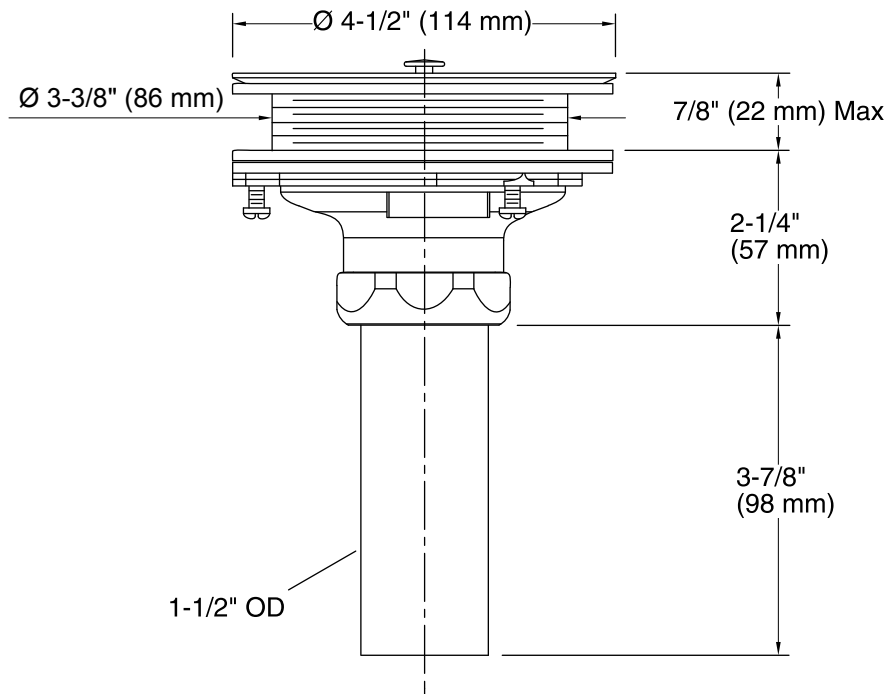

### Features

- Brass construction.
- For sink installations with 3-1/2" (89 mm) or 4" (102 mm) outlet.
- Removable basket strainer with open/close stopper.
- Tailpiece included.

**Technical Information**

All product dimensions are nominal.

**Notes**

Install this product according to the installation guide.