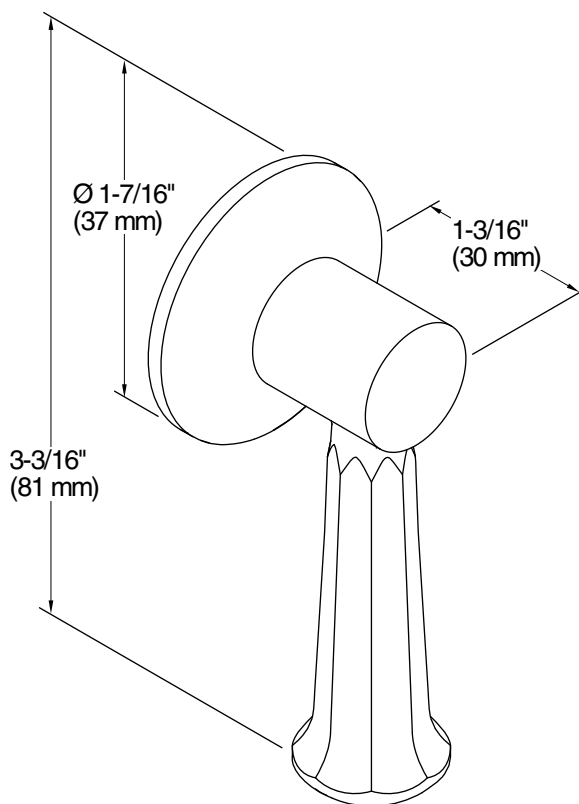

Features

- Mounts vertically.
- For use with the K-3940 and K-3324 Kathryn one-piece toilets.
- Coordinates with other products in the Kathryn collection.

Material

- Premium metal construction for durability and reliability.
- KOHLER finishes resist corrosion and tarnishing.

Technical Information

All product dimensions are nominal.

Material: Stainless Steel