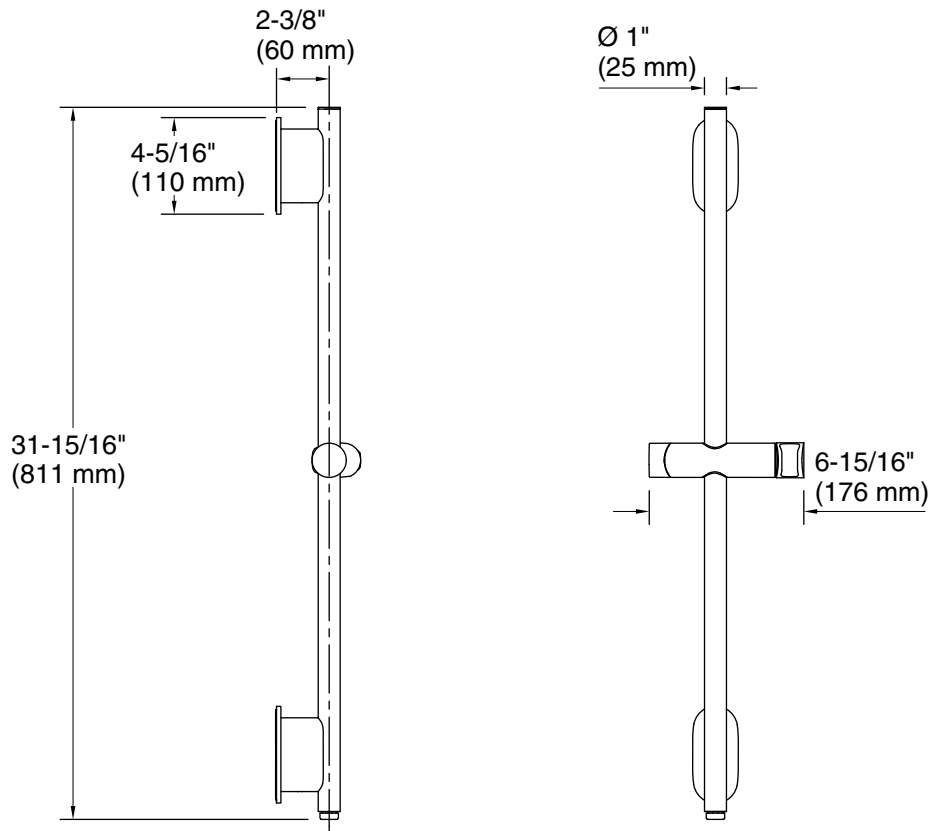

Features

- Coordinates with most KOHLER handshowers and accessories; Statement round, oblong, or barrel-shaped design recommended
- Integrated water supply allows water to be plumbed directly through bottom bracket of slidebar
- Allows adjustment of handshower angle
- Adjustable mounting brackets offer installation flexibility

Technical Information

All product dimensions are nominal.

Drain included: No