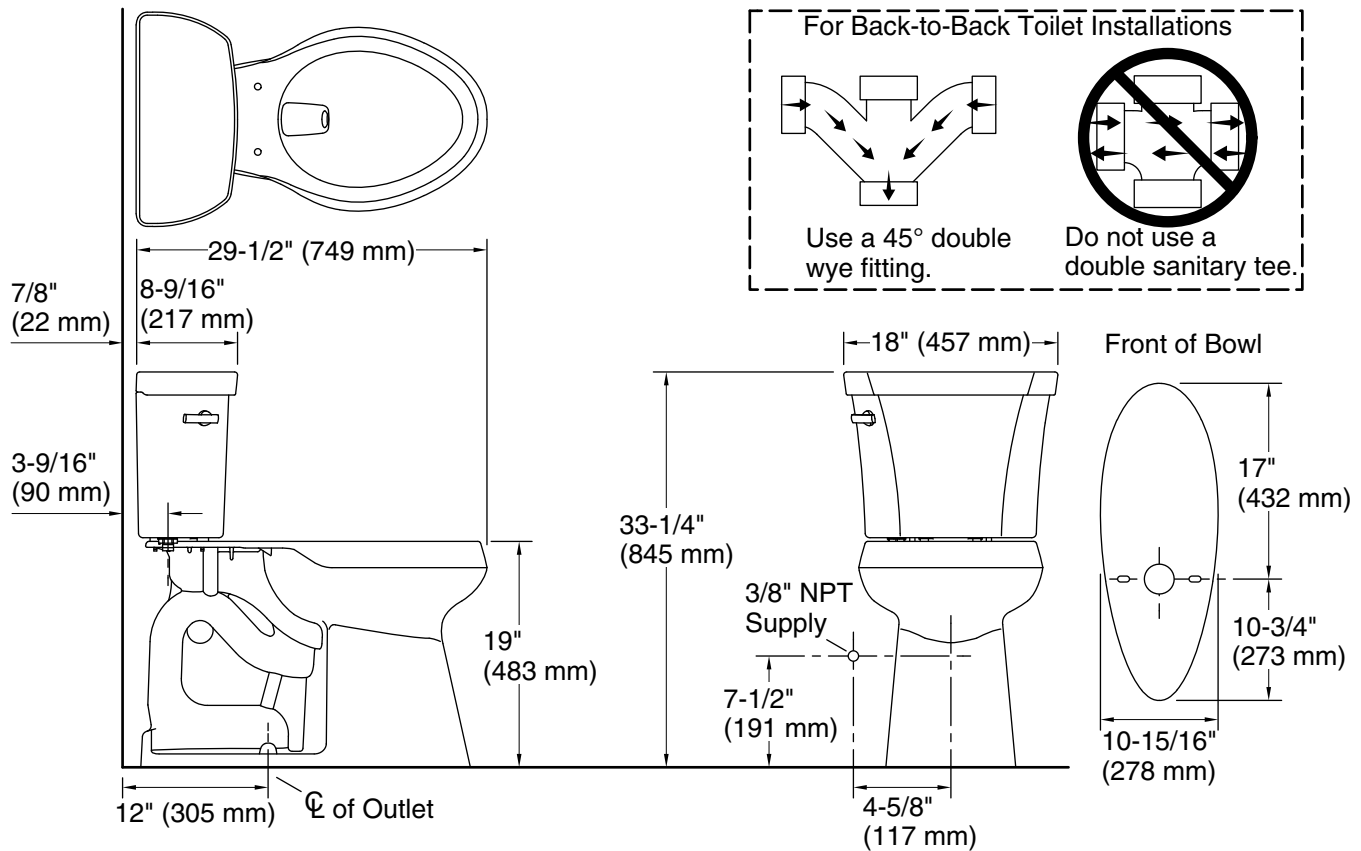

Features

- Two-piece design
- Elongated bowl offers added room and comfort
- Tall height offers seating 2-1/2" (63.5 mm) higher than Comfort Height® for enhanced comfort, ease of sitting and standing, and gracious accessibility
- 1.28 gpf (4.8 lpf)
- Left-hand Polished Chrome trip lever

Installation

- Standard 12" (305 mm) rough-in
- Three-bolt quick-connect installation
- Seat and supply line sold separately

Recommended Products/Accessories

K-5588 Purefresh® Deodorizing elongated toilet seat
K-4108 C³®-230 Elongated bidet toilet seat with remote control
K-9379 Trip Lever
1023457 Wax Ring/Hardware Kit
1265114 Connector Hose
K-23726 Drain treatment

Technical Information

All product dimensions are nominal.

Toilet type:	Floor-mount
Waste Outlet:	Floor
Bowl shape:	Elongated
Flush type:	Class Five
Trap passageway:	2-1/8" (54 mm)
Water surface size:	9-1/4" x 6-1/2" (235 mm x 165 mm)
Rim to water surface:	6-3/8" (161 mm)
Rough-in:	12" (305 mm)
Seat-mounting holes:	5-1/2" (140 mm)

Notes

Install this product according to the installation instructions.

For back-to-back toilet installations: Use only a 45° double wye fitting.