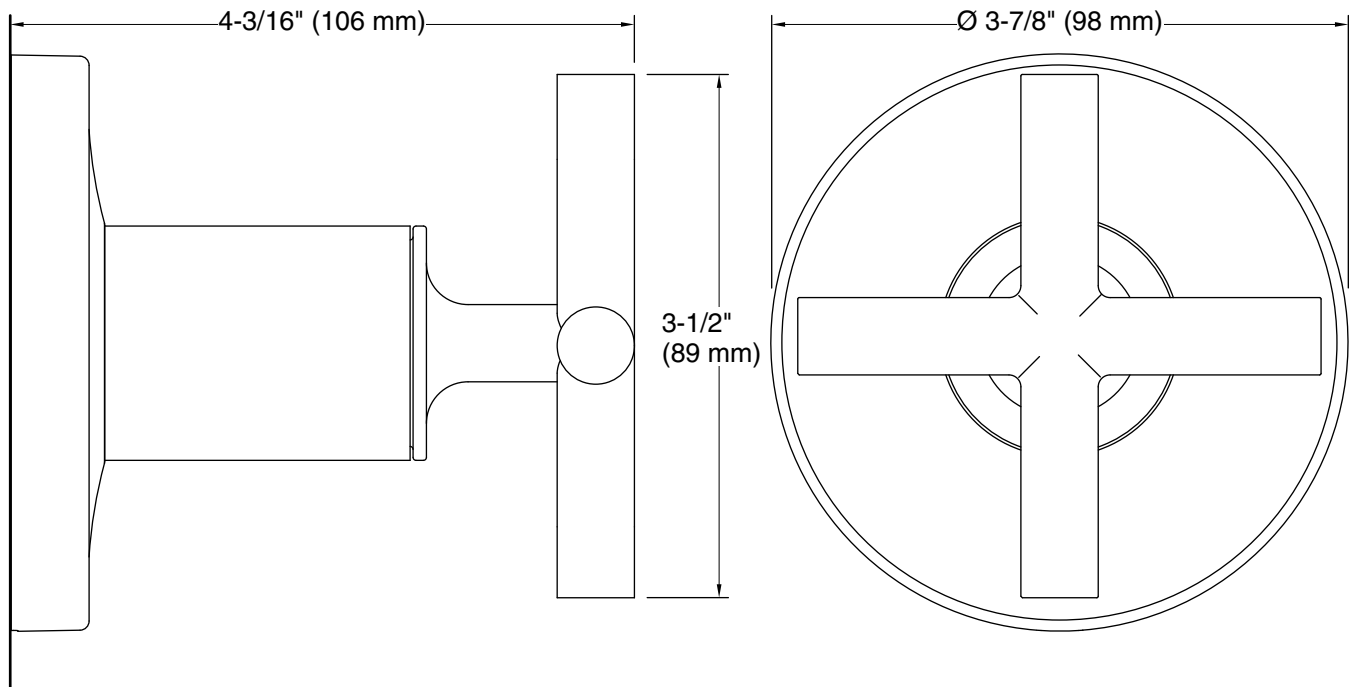

Technical Information

All product dimensions are nominal.

Notes

Install this product according to the installation instructions.

ADA compliant when installed to the specific requirements of these regulations.