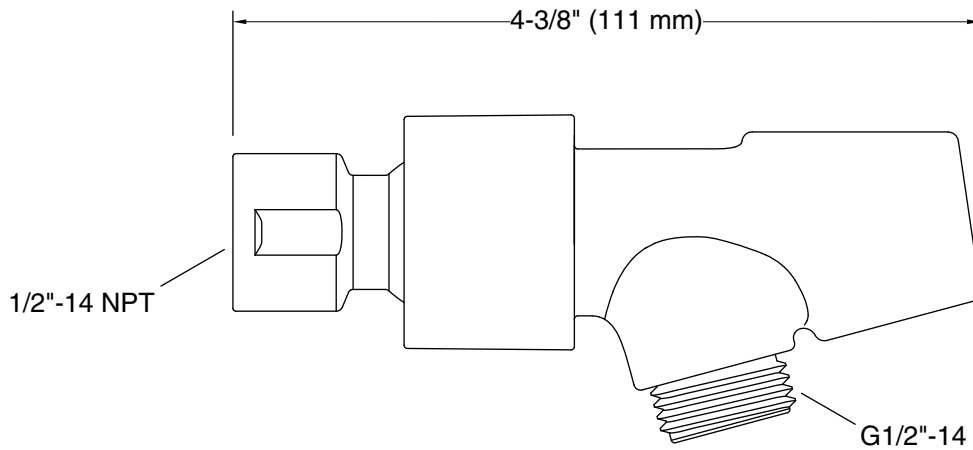

Awaken™

Handshower Cradle

K-98771

Features

- Easily mounts on the end of your shower arm
- Brass ball joint pivots to angle handshower
- Fits most standard handshower hoses and handshowers

Material

- KOHLER finishes resist corrosion and tarnishing

Technical Information

All product dimensions are nominal.

Installation Type: Wall-mount

Material: Metal

Notes

Install this product according to the installation guide.