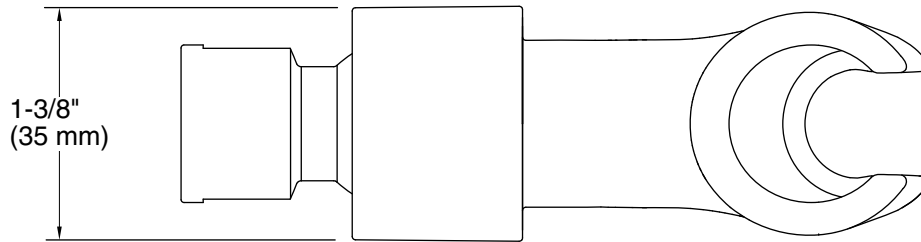

Technical Information

All product dimensions are nominal.

Installation Type: Wall-mount

Material: Metal

Notes

Install this product according to the installation guide.