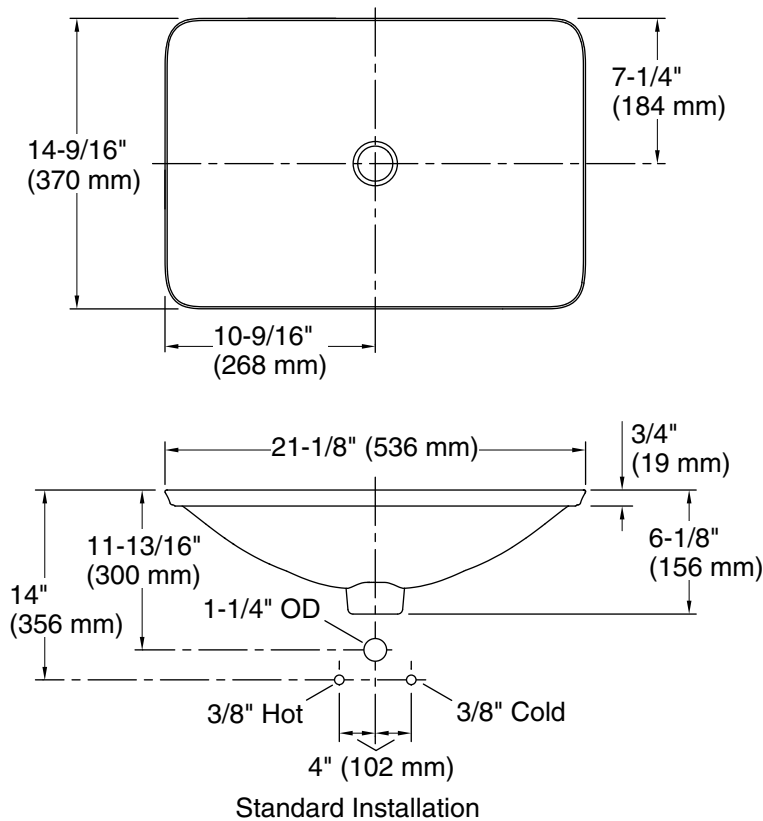

## Technical Information

All product dimensions are nominal.

Bowl configuration:	Single
Installation:	Drop-in, Vessel
Bowl area (Only):	Length: 21-1/8" (536 mm) Width: 14-9/16" (370 mm) Bowl depth: 4-1/8" (105 mm) Water depth: 4-1/8" (105 mm)
Template:	1242828, required, included