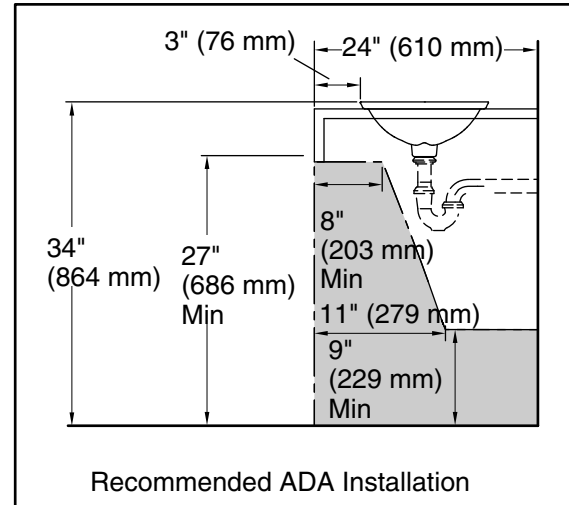

## Technical Information

All product dimensions are nominal.

Bowl configuration:	Single
Installation:	Drop-in, Vessel
Bowl area (Only):	Length: 21-1/8" (536 mm) Width: 14-9/16" (370 mm) Bowl depth: 4-1/8" (105 mm) Water depth: 4-1/8" (105 mm)
Template:	1242828, required, included