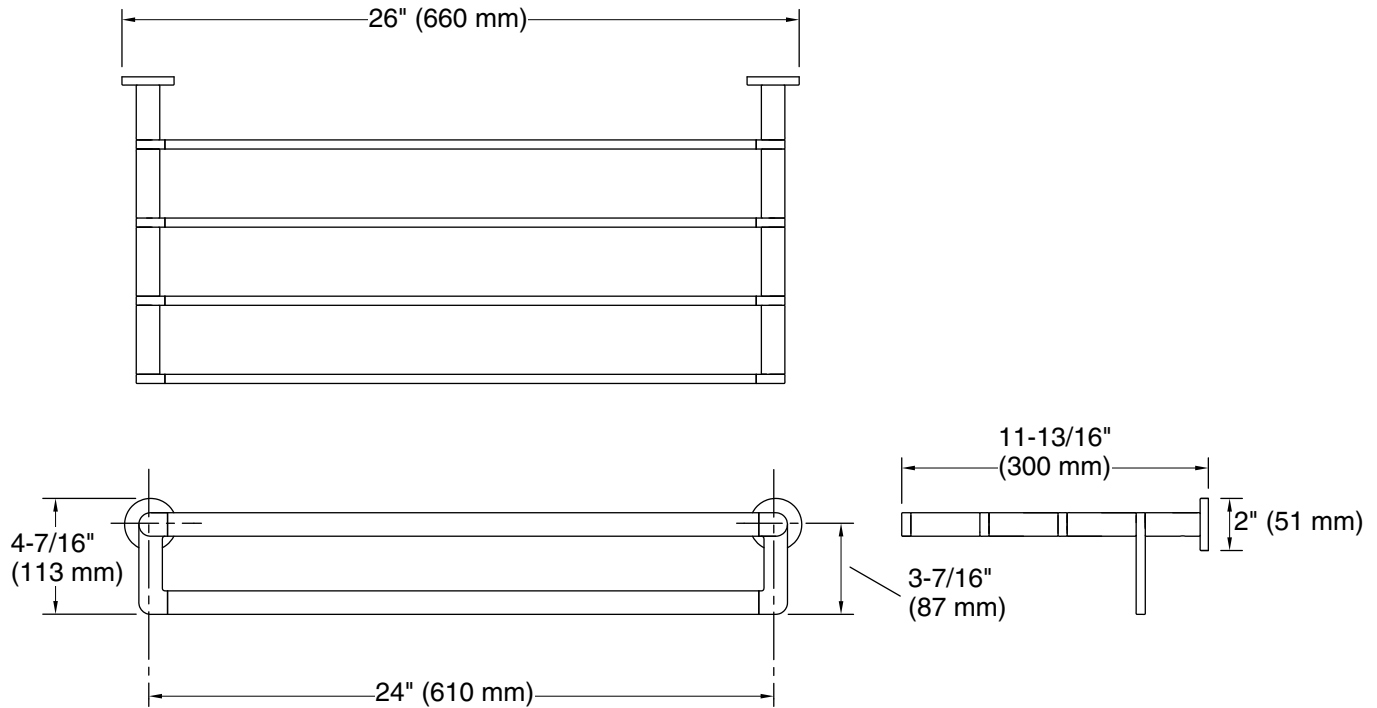

Features

- Spacious upper shelf with towel bar below provides additional storage in bathroom space
- Coordinates with faucets and accessories in the Composed collection

Material

- Premium metal construction for durability and reliability
- KOHLER finishes resist corrosion and tarnishing

Technical Information

All product dimensions are nominal.

Material: Zinc, Brass

Notes

Install this product according to the installation instructions.