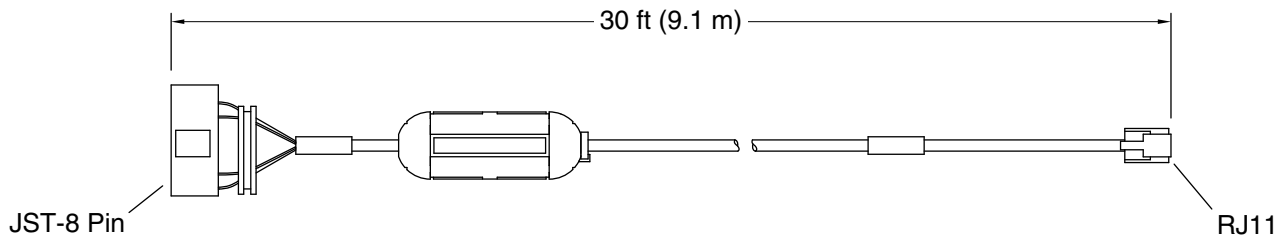

Features

- RJ11 cable length 30' (9.1m)
- Cable length can be extended with recommended Kohler service part 1143087

Required Products/Accessories

K-682-K Six-Port Thermostatic Valve
K-99694 Interface Mounting Bracket

Recommended Products/Accessories

1143087 Cable kit

Codes/Standards

None Applicable

KOHLER[®] Faucet Lifetime Limited Warranty

See website for detailed warranty information.

Technical Information

All product dimensions are nominal.

Spout:

Notes

Install this product according to the installation instructions.