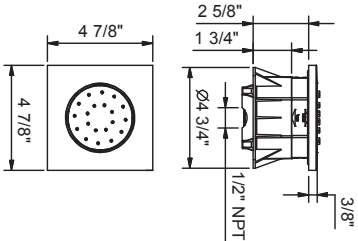

Art. 8056U

In-wall square adjustable body spray

- Anti-lime scale system
- Chromed ABS jet and plate
- Flow restricted to 1.0 GPM
- Built-in part included

To be installed at roughing stage

Finishes:

☐ **Chrome**   86 02 8056U

Project:

Room:

Date:

Comments: