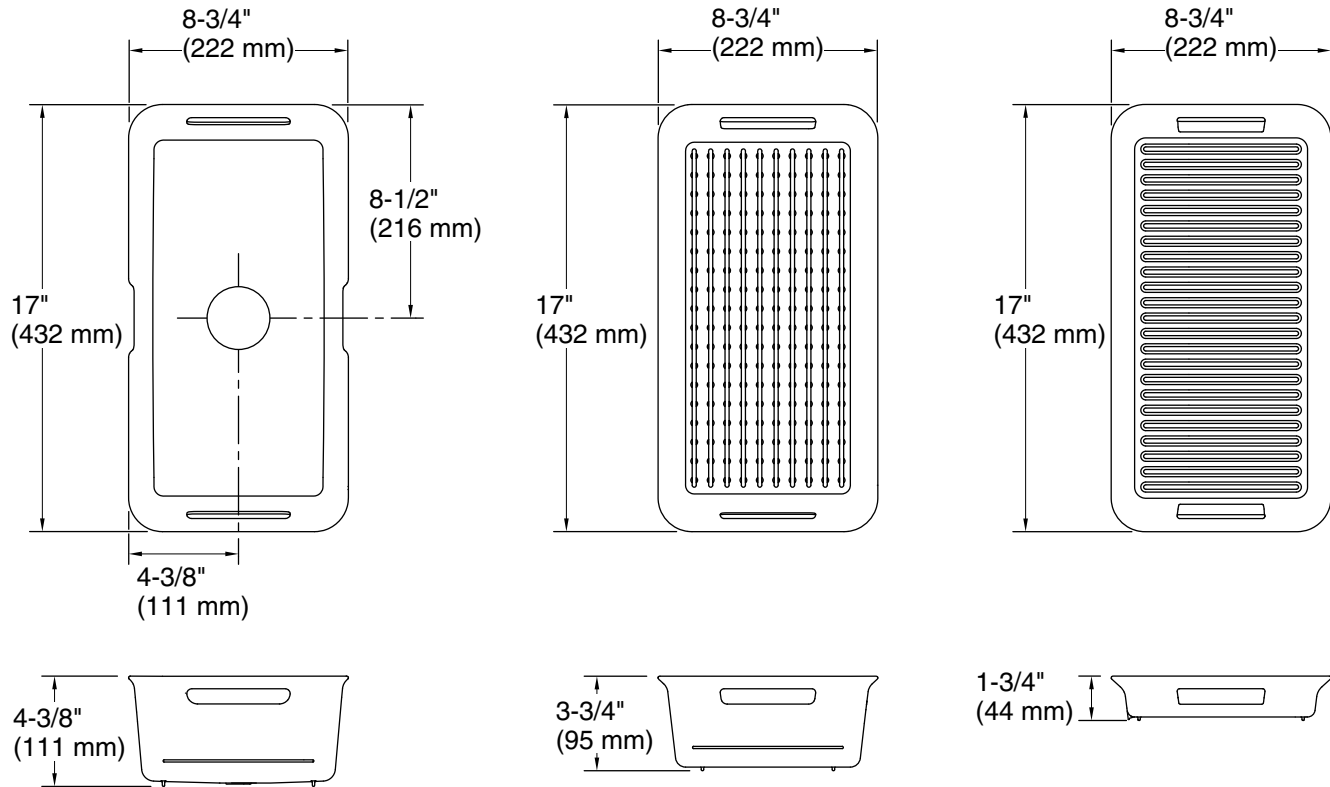

Features

- For use with Riverby workstation kitchen sinks
- Set includes colander / drying rack, soaking bin with drain, and drain board
- 8-3/4" x 17" (222 x 432 mm)
- Dishwasher-safe

Material

- Polypropylene

Technical Information

All product dimensions are nominal.

Material: Plastic

Notes

Install this product according to the installation instructions.