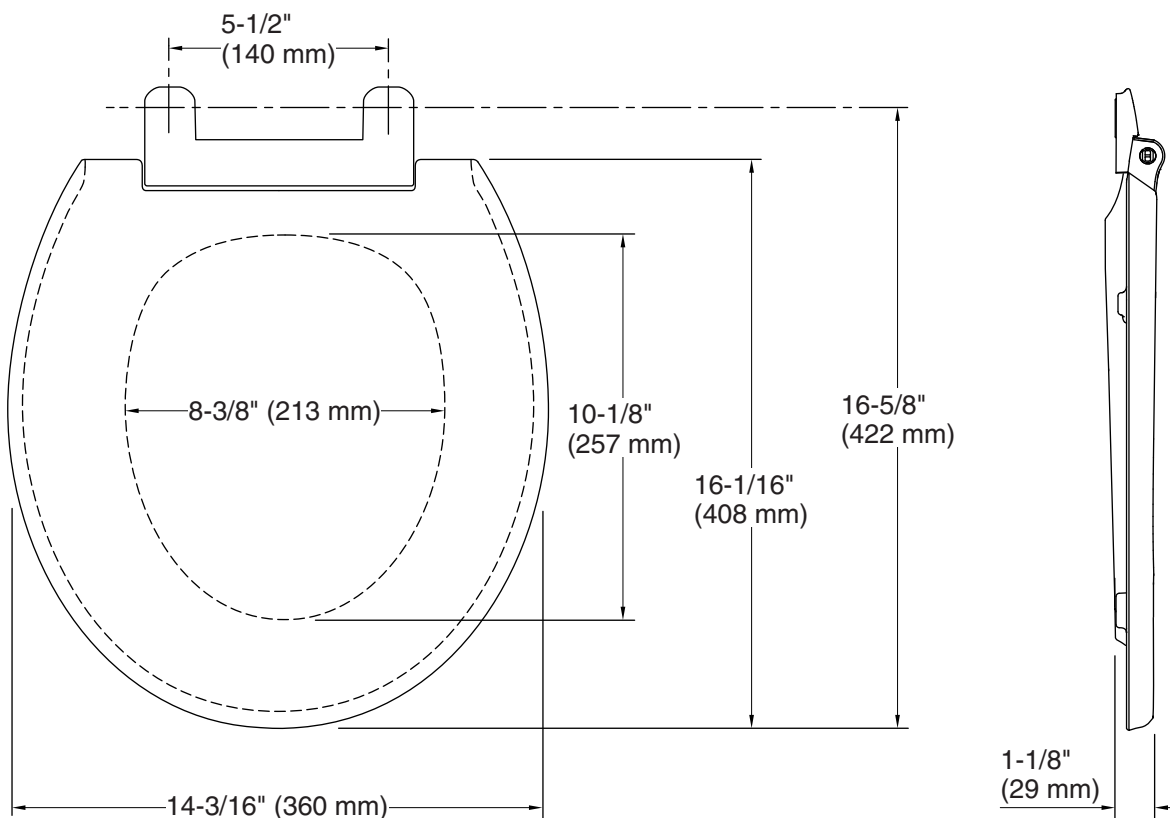

### Technical Information

All product dimensions are nominal.

Seat shape type: Round-front  
Seat front type: Closed-front  
Seat-mounting holes: 5-1/2" (140 mm)