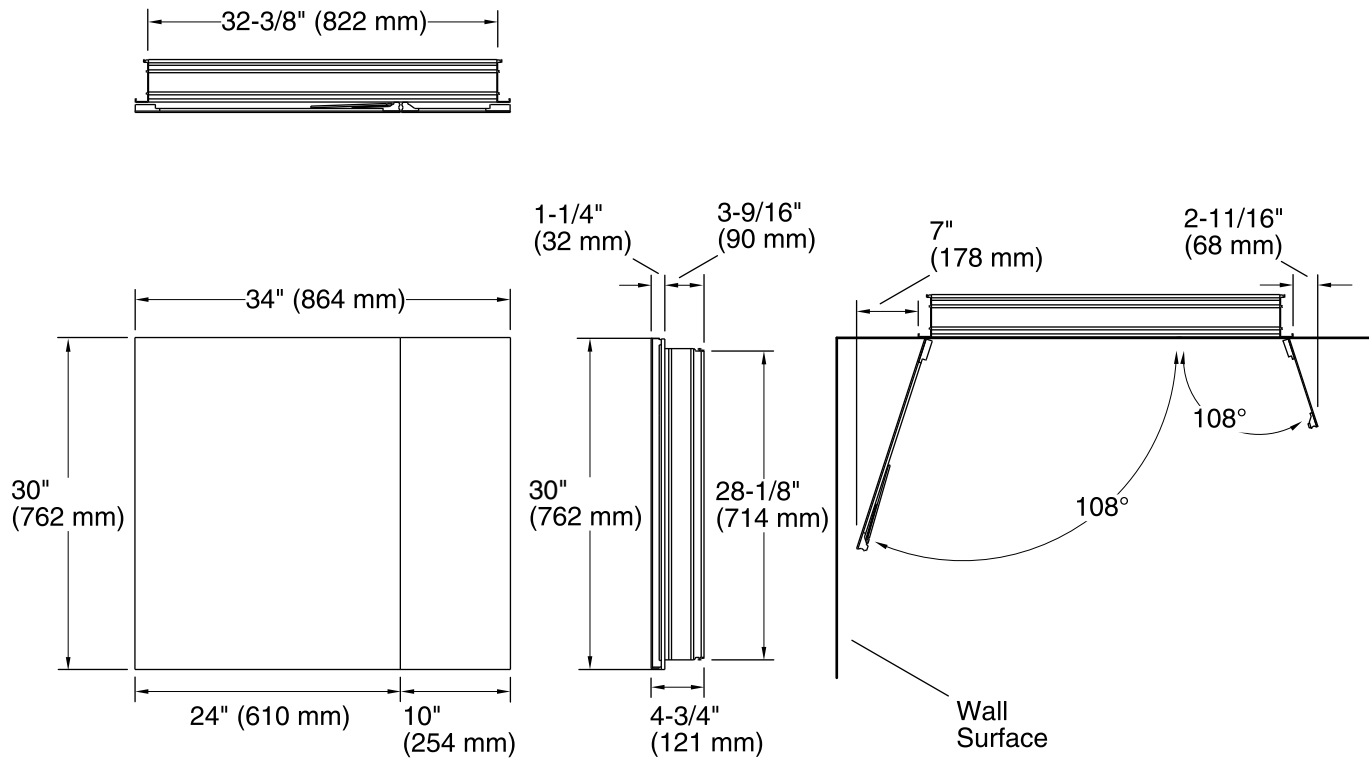

Technical Information

All product dimensions are nominal.

Notes

Install this product according to the installation guide.

CAUTION: Risk of electric shock. Electrical wiring may need to be relocated.

IMPORTANT! For recess mounting, the wall cavity must be framed and cabinet secured to framing studs. Reroute any electrical wires or water supply piping from the wall cavity. If you encounter drain or vent piping, or if your wall is load-bearing, consult a professional before proceeding.

CAUTION: Risk of property damage. For surface mounting, use anchors (not provided) rated for the loaded weight of this product. Refer to the anchor manufacturer's instructions.

When determining the height of the cabinet, ensure the mirrored door will clear all obstacles (such as a faucet). A minimum distance of 3" (76 mm) is required.